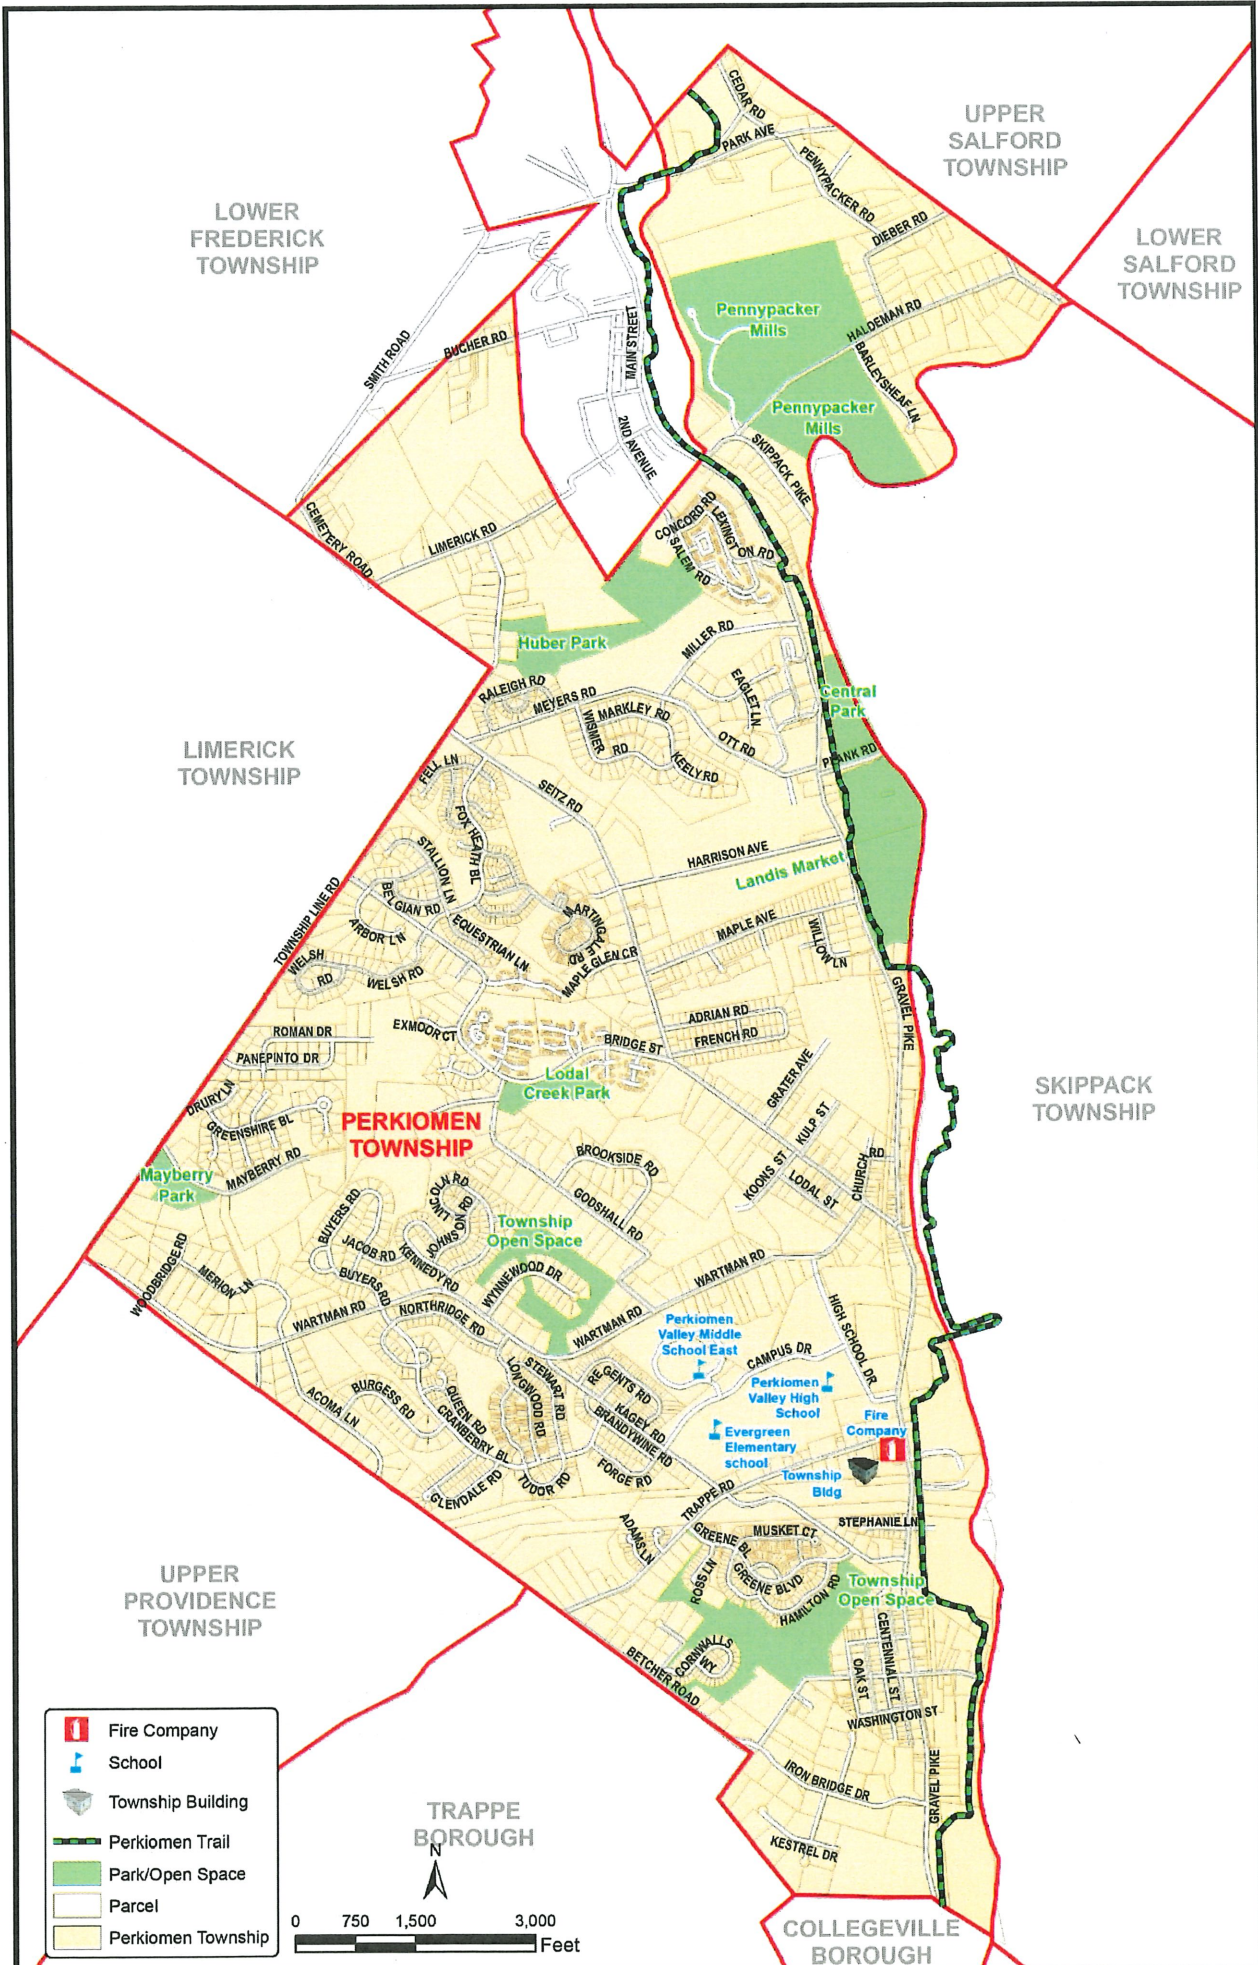

- Fire Company
- School
- Township Building
- Perkiomen Trail
- Park/Open Space
- Parcel
- Perkiomen Township